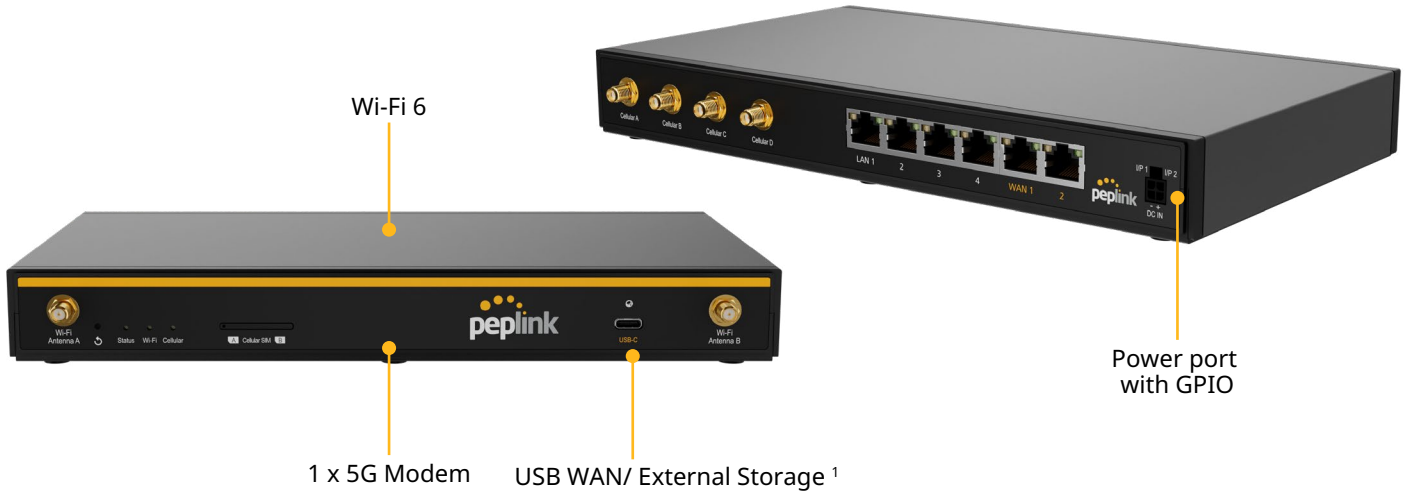

cellular modem backs up your primary wired connection or serves as your primary high-speed fixed-wireless connection

Use Cases

OFFICE

RV

Specifications

WAN Interface	2 x 10/100/1000M Ethernet 1 x Embedded Cellular Modem with a Redundant SIM Slot 1 x USB-C Interface	Antenna Connectors	4x SMA Cellular Connectors 2x RP-SMA Wi-Fi Antenna Connectors
LAN Interface	4x 10/100/1000M Ethernet	Power Input	Power Port: 10V – 30V DC AC Adapter: AC Input 100V–240V / DC Output 12V
Wi-Fi Interface	Simultaneous Dual-Band (2.4GHz / 5GHz) Wi-Fi 6, 2X2 MIMO Wi-Fi WAN and/or AP	Power Consumption	7W (nominal), 19W (max. without USB-C output ⁶)
SpeedFusion features	Hot Failover ² / Smoothing ² / Bandwidth Bonding ²	Dimension	10.31 x 6.33 x 1.31 inches / 262 x 161 x 33.5 mm
Number of SpeedFusion VPN Peers	2 / 5 / 10 / 20 ³	Weight	1.7 pounds / 756 grams
Router Throughput	1Gbps	Operating Temperature	- 40° – 113°F / - 40° – 45°C
SpeedFusion VPN Throughput		Humidity	10% – 90% (non-condensing)
- No Encryption	400 Mbps	Certifications	FCC, CE, RoHS
- 256-bit AES	200 Mbps	Package Content	1x B One 5G 4x LTE/5G Antennas 2x Dual Band Wi-Fi Antennas 1x 12V 3A 4 Pin Power Supply (ACW-672)
Recommended Users	1-150	SIM Options	Nano-SIM (4FF) Peplink eSIM BYO eSIM (2 profiles) RemoteSIM from SIM Injector ⁷ FusionSIM ⁷
AP Controller	Standard	Warranty	1-Year Limited Warranty
Maximum Number of AP Supported	30 / 50 ⁴		
Cellular Data Rate ⁵ (Downlink / Uplink)	5G: 3.4 Gbps / 900 Mbps CAT-20: 1.6 Gbps/ 200 Mbps		